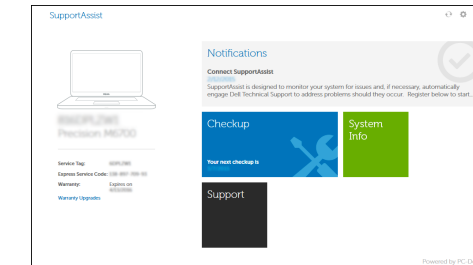

SupportAssist

Check and update your computer

Tjek og opdater din computer
Tarkista ja päivitä tietokoneesi
Kontroller og oppdater datamaskinen
Kontrollera och uppdatera din dator